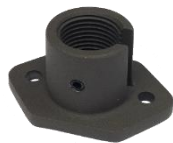

## 12/24 Volt Contemporary Spot Light

### Features

- ❖ Solid cast A380 aluminum construction
- ❖ Versatile design
- ❖ Threaded lens cover for secure fit
- ❖ Convex lens with shield weep holes sheds water
- ❖ Allen head screw for easy aiming adjustment
- ❖ Knuckle for multiple aiming up and down angles
- ❖ Removable extension
- ❖ Ground stake included
- ❖ LED bulb included

### Specification

- ❖ Low voltage operation: 12/24 Volt
- ❖ 3' 18AWG copper lead wire
- ❖ ½" threaded knuckle with lock nut for mounting
- ❖ Includes 2 ½" removable extension
- ❖ Architectural bronze powder coat finish
- ❖ MR16 LED Lamp Options
  - 5W in 2700K/3000K/4000K/5000K
  - 7W in 3000K
  - 40° Beam angles