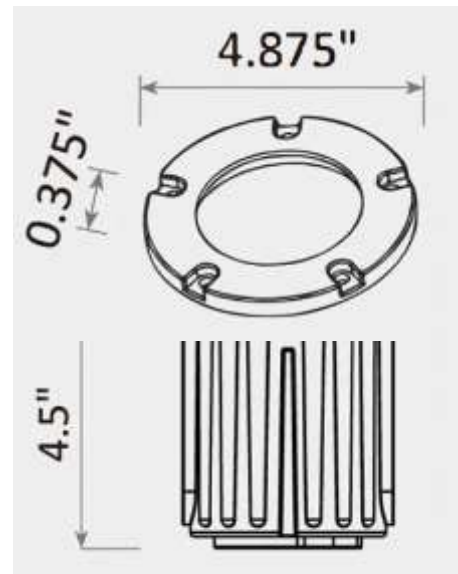

BRIO Collection

Low Voltage Landscape Well Light

Job Name:

Date:

Model: BW110BZ

Quantity:

Features

- ❖ Well light for direct burial up lighting
- ❖ Small diameter less visible during the day
- ❖ Die-cast brass, PVC
- ❖ 30° adjustable gimble ring
- ❖ Clear lens

Specification

- ❖ Low voltage operation: 12 VAC or 12 VDC
- ❖ MR16 LED Lamp Ordered Separately
 - 5 watt – 430 Lumens 3000k or 450 Lumen 2700k lamp
 - Available with 17°, 40°, or 60° degree spread
 - Replaces 35 watt incandescent
 - 7 watt – 650 Lumens 3000k
 - Available with 17°, 40°, or 60° degree spread
 - Replaces 50 watt incandescent
 - Dimmable
- ❖ 3' SJTW 16AWG copper lead wire
- ❖ Five Year Fixture & LED Warranty

MR16

PART #	UPC #	TYPE
BW110BZ	850016499561	Fixture No Lamp
BW115BZ	850016499578	Fixture & 5W LED
BW117BZ	850016499585	Fixture & 7W LED