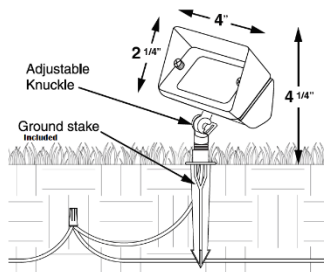

Specification

- ❖ Low voltage operation: 12/24V AC/DC
- ❖ 6W (296~316lm) or 11W (809~819lm) integrated options
- ❖ Warm White - 3000~3300K
- ❖ 120° Beam angle
- ❖ Linear/Clear/Frosted lens included (BUR101BZ only)
- ❖ 24 in SPT-2W 20AWG UL copper lead wire
- ❖ ½ in threaded knuckle for mounting
- ❖ Ground mounting stake included
- ❖ 15 Year Fixture Warranty
- ❖ 5 Year LED Warranty

Small BUR106BZ