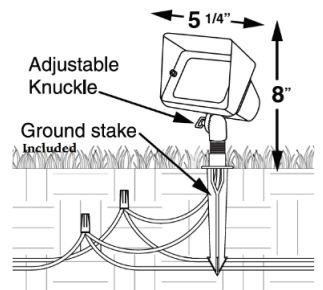

BRIO Collection

Low Voltage Landscape Commercial Uplight

Job Name: _____

Date: _____

Model: _____

Quantity: _____

Features

- ❖ Solid brass construction with bronze finish
- ❖ Nite Driver System replaceable integrated LED
 - Full LED light output up to 20% voltage drop
 - Easier to maintain even light levels than incandescent
 - Allows longer cable runs with more fixtures
 - Smooth dimming from 100% to 30% light output
- ❖ Large Thumb Screw and teeth on knuckle for easy aiming and lock adjustment
- ❖ For washing small plants, hedge rows and architectural features

Large BUR101BZ

Specification

- ❖ Low voltage operation: 12/24V AC/DC
- ❖ 6W (296~316lm) or 11W (809~819lm) integrated options
- ❖ Warm White - 3000~3300K
- ❖ 120° Beam angle
- ❖ Linear/Clear/Frosted lens included (BUR101BZ only)
- ❖ 24 in SPT-2W 20AWG UL copper lead wire
- ❖ ½ in threaded knuckle for mounting
- ❖ Ground mounting stake included
- ❖ 15 Year Fixture Warranty
- ❖ 5 Year LED Warranty

Small BUR106BZ

Oversized stake Included

RISERS:
6"
12"
18"

COMMERCIAL STAKE:

SURFACE MOUNT:

PART NUMBER	UPC	WATTS
BUR101BZ	852140007964	11
BUR106BZ	852140007971	6
L10113D	850038505974	11
L1063D	850038505981	6