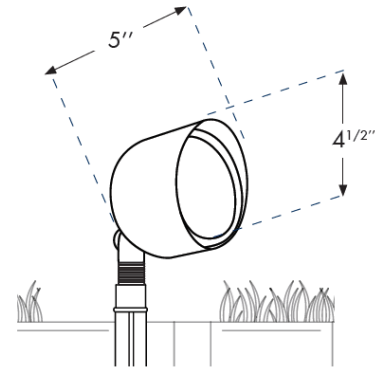

MOUNTING ACCESSORIES:

RISERS:
6" BX1RSR6BZ
12" BX1RSR2BZ
18" BX1RSR8BZ

SURFACE MOUNT:
BX1RNBSE

COMMERCIAL STAKE:
X1HDSTK

PART NUMBER	UPC	WATTS	LAMP INCLUDED
BU1412BZ	852140007889	12	PAR36 - 3000k 45°
BU1412BZ-25		12	PAR36 - 3000K 25°
BU1412BZ-60		12	PAR36 - 3000K 60°

650 Algonquin Rd, Ste 206, Schaumburg, IL 60176
PH: 847.496.5276 FAX: 846.701.8342