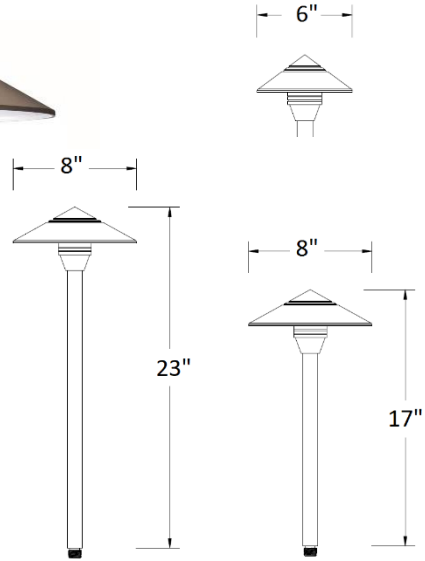

### Specification

- ❖ Low voltage operation: 12 VAC or 12 VDC
- ❖ LED light array
  - 3.6 watts – 357 Lumens
  - 3000k Warm White
  - Replaces 25 watt incandescent
  - Dimmable
- ❖ Five shade styles
- ❖ Includes clear and frosted lens
- ❖ 3' SPT-2W 18AWG copper lead wire
- ❖ 18" stem and 12" stem available
- ❖ Extra wide 8 1/2" ground mounting stake
- ❖ ETL Listed for Landscape Lighting
- ❖ 15 Year Fixture Warranty
- ❖ 5 Year LED Warranty