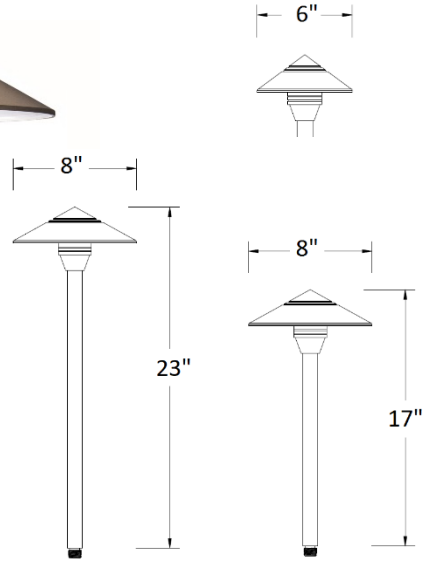

Job Name:
 Date:
 Model:
 Quantity:

BRIO Collection

Low Voltage Landscape Pathlight

Features

- ❖ Solid brass construction with bronze finish
- ❖ Nite Driver System matched LED array included
 - Full LED light output up to 20% voltage drop
 - Easier to maintain even light levels than incandescent
 - Allows longer cable runs with more fixtures
 - Simplifies installation and layout
 - Smooth dimming from 100% to 30% light output

Specification

- ❖ Low voltage operation: 12 VAC or 12 VDC
- ❖ LED light array
 - 3.6 watts – 357 Lumens
 - 3000k Warm White
 - Replaces 25 watt incandescent
 - Dimmable
- ❖ Six shade styles
- ❖ Includes clear and frosted lens
- ❖ 3' SPT-2W 18AWG copper lead wire
- ❖ 18" stem and 12" stem available
- ❖ Extra wide 8 1/2" ground mounting stake
- ❖ ETL Listed for Landscape Lighting
- ❖ 15 Year Fixture Warranty
- ❖ 5 Year LED Warranty

LED Light Array

Extra Wide Ground Stake Included

PART NUMBER 18" STEM (23" HT)		PART NUMBER 12" STEM (17" HT)		WATTS	SHAPE	SIZE
	UPC		UPC			
BP116BZ	852140007056	BP116BZ-2	852140007520	3.6	CLASSIC DOME	6"
BP118BZ	852140007063	BP118BZ-2	852140007537	3.6	CLASSIC DOME	8"
BP126BZ	852140007070	BP126BZ-2	852140007544	3.6	CLASSIC CONE	6"
BP128BZ	852140007087	BP128BZ-2	852140007551	3.6	CLASSIC CONE	8"
BP166BZ	852140007865	BP166BZ-2	852140007872	3.6	PYRAMID	6"
BP156BZ	852140007513	BP156BZ-2	852140007568	3.6	DEEP CONE	8"