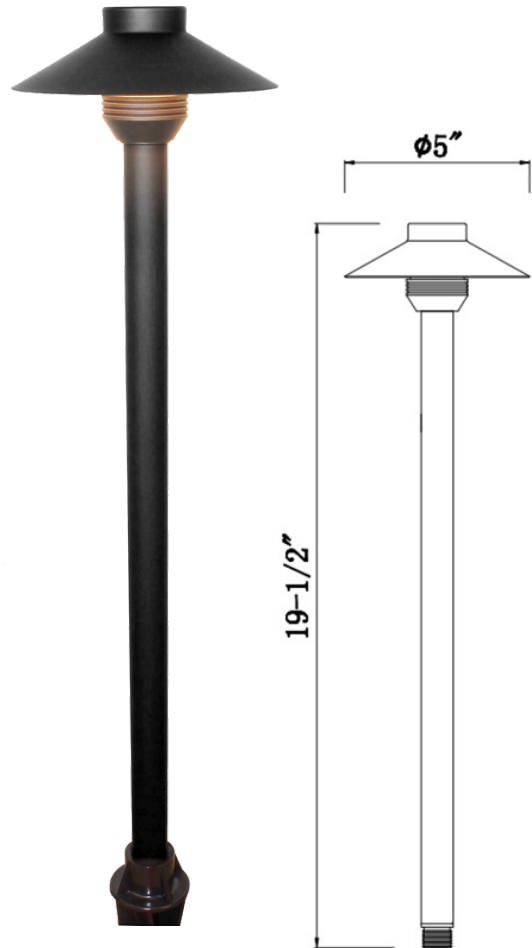

## Low Voltage Landscape Pathlight

Job Name:

Date:

Model:

Quantity:

### Features

- ❖ Solid brass construction with black finish
- ❖ Screw on hat with sealed plexiglass LED cover
- ❖ Fits easy G4 Plug In LED

### Specification

- ❖ Low voltage operation: 12 VAC or 12 VDC
- ❖ G4 Plug In LED sold separately
- ❖ Shade Size: 5" Flat Top Hat
- ❖ 3' SPT-1W 18AWG copper lead wire
- ❖ 16.5" stem
- ❖ Ground mounting stake included
- ❖ 10 Year Fixture Warranty