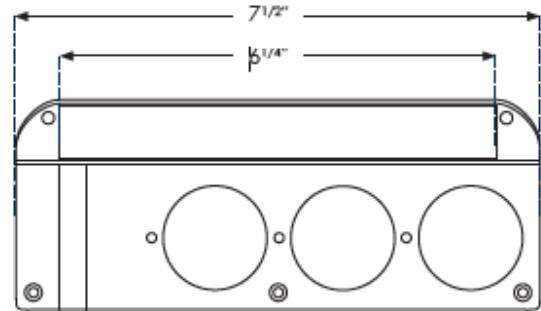

Job Name:

Date:

Model:

Quantity:

Specification

- ❖ Low voltage operation: 12 VAC or 12 VDC
- ❖ 6' 18AWG copper lead wire
- ❖ Architectural Brushed Bronze Finish
- ❖ Integrated 5W Dimmable LED Lamp
 - 3000K - Warm White
- ❖ Fifteen Year Fixture & Five Year LED Warranty