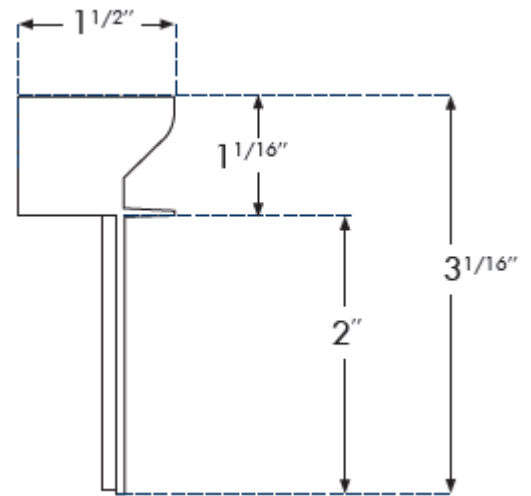

Job Name:

Date:

Model:

Quantity:

Specification

- ❖ Low voltage operation: 12 VAC or 12 VDC
- ❖ 6' 18AWG copper lead wire
- ❖ Architectural Brushed Bronze Finish
- ❖ Integrated 5W Dimmable LED Lamp
 - 3000K - Warm White
- ❖ Fifteen Year Fixture & Five Year LED Warranty