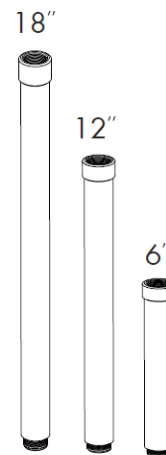

AURA & BRIO

Accessory – Riser

Job Name:
 Date:
 Model:
 Quantity:

Features

- ❖ Aura Series
 - Solid cast aluminum construction
 - Textured bronze finish
- ❖ Brio Series
 - Solid brass construction
 - Smooth bronze finish
- ❖ Used to raise fixtures off the ground.
- ❖ Extend above ground vegetation.
- ❖ Raise above winter snow levels.
- ❖ Combine two sizes for 24", 30", or 36" lengths

Specification

- ❖ Male 1/2" thread one end fixture
- ❖ Female 1/2" thread on other end
- ❖ Aluminum Sizes: 12" or 18"
- ❖ Brass Sizes: 6", 12" or 18"

Brass Risers
Shown

PART NUMBER	UPC	LENGTH	MATERIAL
AX1RSR2TBZ	852140007247	12"	Aluminum
AX1RSR8TBZ	852140007254	18"	Aluminum
BX1RSR6BZ	852140007803	6"	Brass
BX1RSR2BZ	852140007278	12"	Brass
BX1RSR8BZ	852140007285	18"	Brass