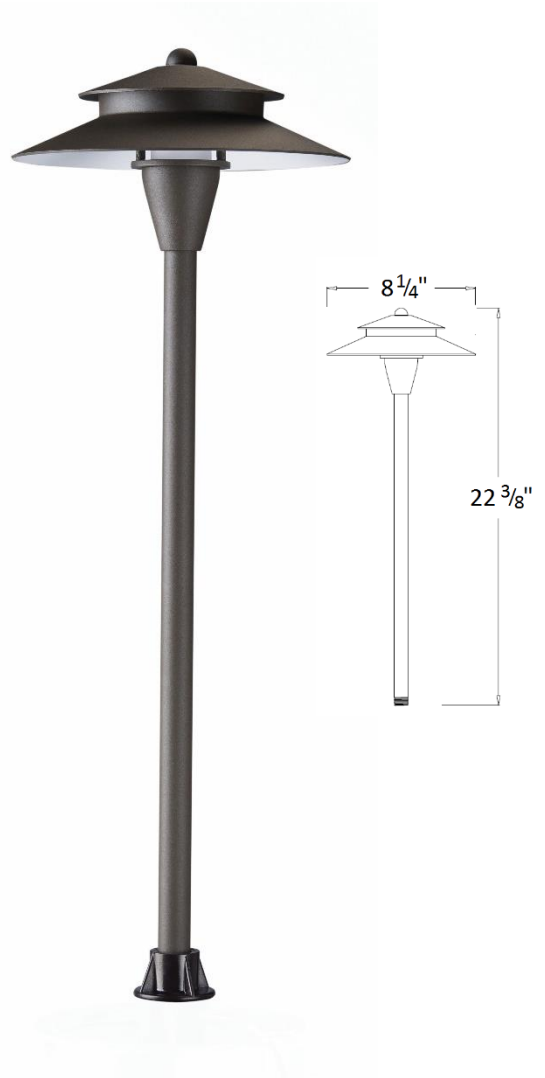

PART NUMBER	UPC	WATTS	LAMP
AP148TBZ	852140007155	4	INTEGRAL

650 Algonquin Rd, Ste 206, Schaumburg, IL 60176
PH: 847.496.5276 FAX: 846.701.8342