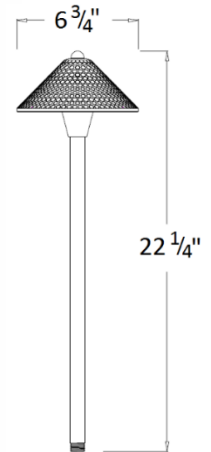

### Features

- ❖ Solid cast aluminum construction
- ❖ Nite Driver system matched LED array included
  - Full LED light output up to 20% voltage drop
  - Easier to maintain even light levels than incandescent
  - Allows longer cable runs with more fixtures
  - Simplifies installation and layout
  - Smooth dimming from 100% to 30% light output

### Specification

- ❖ Low voltage operation: 12 VAC or 12 VDC
- ❖ LED light array
  - 4 watts – 169 Lumens
  - 2800k Warm White
  - Replaces 20 watt incandescent
  - Dimmable
  - Frosted Lens
- ❖ Shade Size: 6 3/4" dimpled cone
- ❖ 3' SPT-2W 18AWG copper lead wire
- ❖ 18" stem
- ❖ Ground mounting stake included
- ❖ Solid cast aluminum body with textured bronze
- ❖ ETL Listed for Landscape Lighting
- ❖ Five Year Fixture & LED Warranty