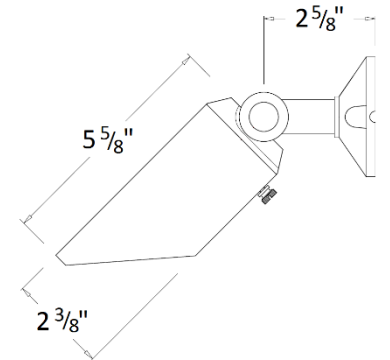

AURA Collection

Low Voltage Landscape Downlight

Job Name:
 Date:
 Model:
 Quantity:

Features

- ❖ Solid cast aluminum construction with textured bronze finish
- ❖ Nite Driver System matched LED MR16 included
- ❖ Can be used fin down or up position for flagpole mounting
- ❖ Double seal gasket and set screw for secure fit lens cover
- ❖ Large Thumb Screw for easy aiming adjustment
- ❖ Teeth on knuckle give positive lock for aiming

Specification

- ❖ Low voltage operation: 12/24V AC/DC
- ❖ MR16 dimmable LED Lamp included
 - Available with 17°, 40°, or 60° beam spread
 - 5 watt – replaces 35W incandescent
 - 2700K
 - 3000K - standard
 - 4000K
 - 5000K – moonlighting
 - 7 watt – replaces 50W incandescent
 - 3000K - standard
- ❖ 3' SPT-2W 18AWG copper lead wire
- ❖ Surface mounting bracket included
- ❖ ETL Listed for Landscape Lighting
- ❖ 5 Year Fixture & LED Warranty